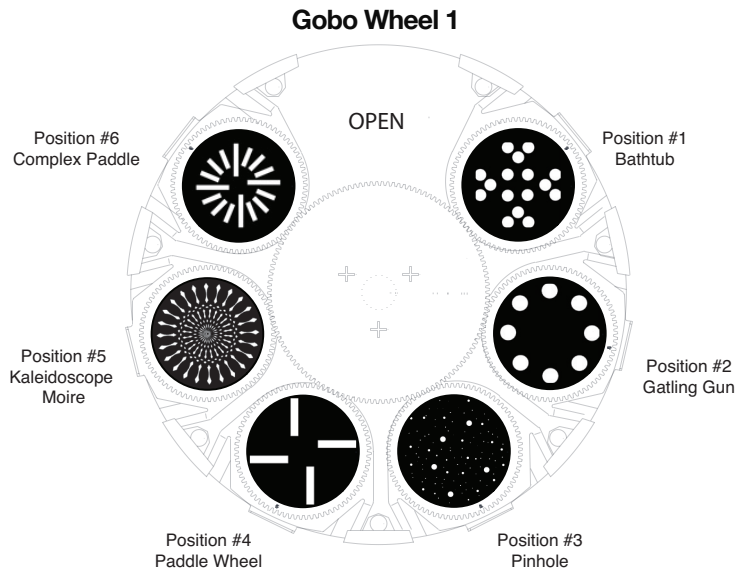

Best Boy® Beam FX

The PRG Best Boy® is a precision-engineered, automated luminaire with an all-inclusive feature set that's been designed to not compromise output or performance. As the most advanced automated lighting fixture available, the Best Boy is purpose-built to be the ultimate designer's tool with high output and a feature set that includes shutters and an iris, superior speed, and unmatched optical clarity.

For many applications, lighting designers have been specifying a separate light for aerial beam effects. Now with the Best Boy Beam FX, a simple change of gobos will result in stunning aerial beam effects from the Best Boy luminaires already being utilized on a show. With the luminaire's high-efficient optics and new gobo load, users can now achieve both hard-edged and soft-edged aerial effects. (Please see the Best Boy Beam FX gobo loads at the right.)

The Best Boy features two gobo wheels, each with six gobos plus open, all of which can rotate. Users can layer the gobos on top of the unit's effects wheel that includes a four-facet prism, an extruder and oblong effects, plus variable diffusion for unlimited effect possibilities.