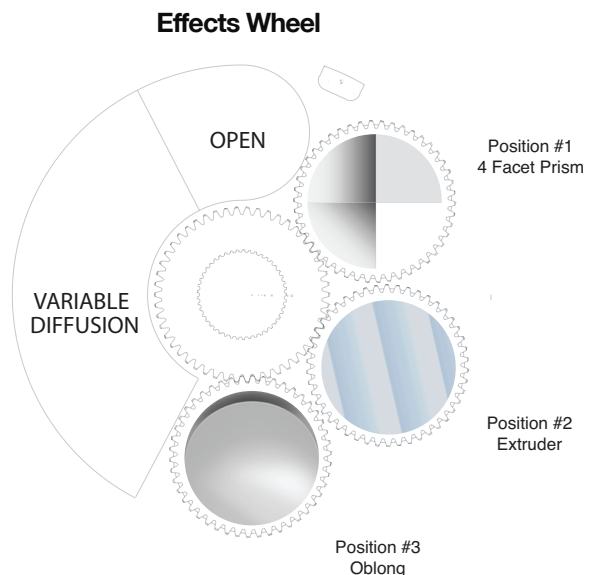

Best Boy® Beam FX

The PRG Best Boy® is a precision-engineered, automated luminaire with an all-inclusive feature set that's been designed to not compromise output or performance. As the most advanced automated lighting fixture available, the Best Boy is purpose-built to be the ultimate designer's tool with high output and a feature set that includes shutters and an iris, superior speed, and unmatched optical clarity.

For many applications, lighting designers have been specifying a separate light for aerial beam effects. Now with the Best Boy Beam FX, a simple change of gobos will result in stunning aerial beam effects from the Best Boy luminaires already being utilized on a show. With the luminaire's high-efficient optics and new gobo load, users can now achieve both hard-edged and soft-edged aerial effects. (Please see the Best Boy Beam FX gobo loads at the right.)

The Best Boy features two gobo wheels, each with six gobos plus open, all of which can rotate. Users can layer the gobos on top of the unit's effects wheel that includes a four-facet prism, an extruder and oblong effects, plus variable diffusion for unlimited effect possibilities.

Since the Best Boy was designed as a complete all-in-one unit, users still have full access to the precision grayscale dimmer, shutters, beam-sized iris, and strobe as well. Pair the gobos and effects, in any combination, with the super-fast, five-position color wheel or the CMY color-mixing system for truly unique aerial effects. All of the aerial beams work hand-in-hand with the Best Boy's 8:1 zoom from a tight spot of 8° to a very wide flood of 64°. The luminaire maintains focus throughout the full zoom range and without reduction of output. In addition to the zoom optics, the mechanical iris provides continuous beam size control for both rapid changes and smooth, timed beam angle changes.