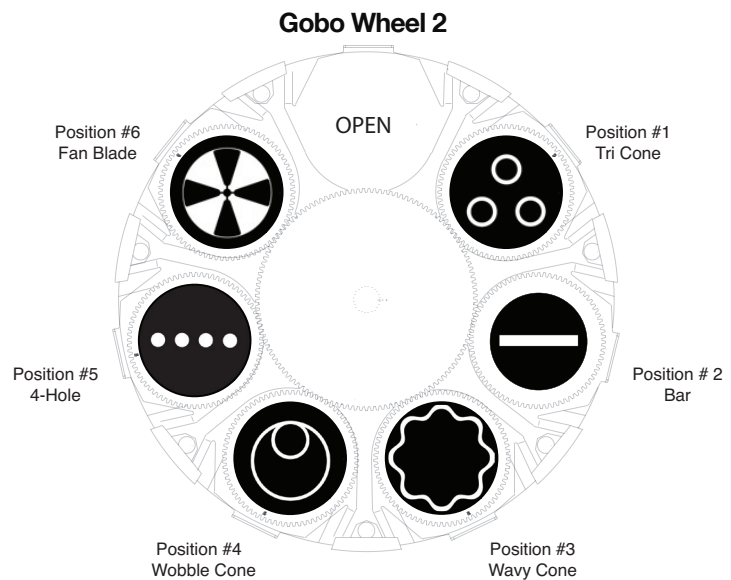

Best Boy® Beam FX

The PRG Best Boy® is a precision-engineered, automated luminaire with an all-inclusive feature set that's been designed to not compromise output or performance. As the most advanced automated lighting fixture available, the Best Boy is purpose-built to be the ultimate designer's tool with high output and a feature set that includes shutters and an iris, superior speed, and unmatched optical clarity.

For many applications, lighting designers have been specifying a separate light for aerial beam effects. Now with the Best Boy Beam FX, a simple change of gobos will result in stunning aerial beam effects from the Best Boy luminaires already being utilized on a show. With the luminaire's high-efficient optics and new gobo load, users can now achieve both hard-edged and soft-edged aerial effects. (Please see the Best Boy Beam FX gobo loads at the right.)

The Best Boy features two gobo wheels, each with six gobos plus open, all of which can rotate. Users can layer the gobos on top of the unit's effects wheel that includes a four-facet prism, an extruder and oblong effects, plus variable diffusion for unlimited effect possibilities.