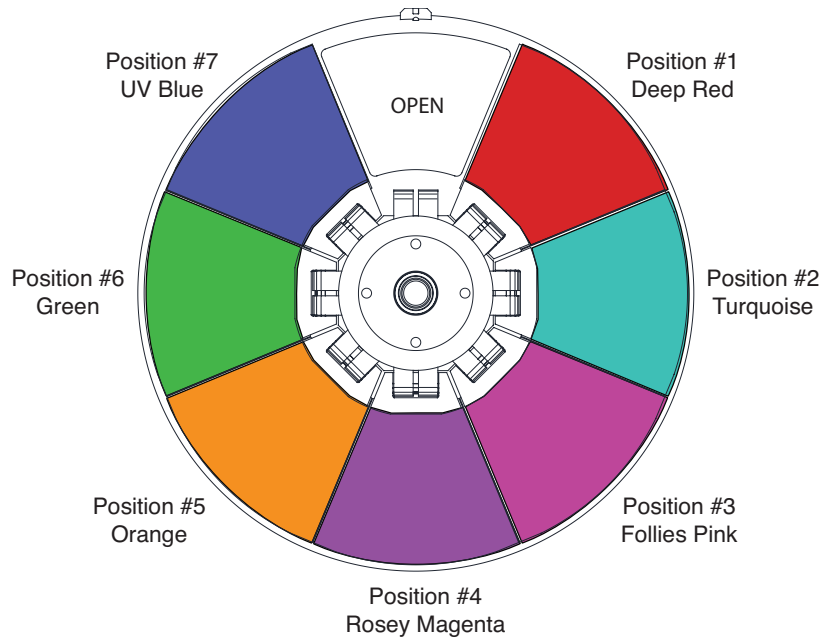

Designer Color Wheel

TOKYO
SHANGHAI
MELBOURNE
SYDNEY
LONDON
BIRMINGHAM
MAIDSTONE
HAMBURG
COLOGNE
FRANKFURT
MUNICH
BERLIN
DUSSELDORF
BRUSSELS
PARIS
UTRECHT
MADRID
ZURICH
CAPE TOWN
BUENOS AIRES
NEW YORK
NEW JERSEY
WASHINGTON DC
TORONTO
DETROIT
CHICAGO
NASHVILLE
ATLANTA
ORLANDO
DALLAS
DENVER
LAS VEGAS
LOS ANGELES

WWW.PRG.COM

©2014 PRODUCTION RESOURCE GROUP, LLC. ALL RIGHTS RESERVED. SPECIFICATIONS ARE SUBJECT TO CHANGE WITHOUT NOTICE.

VERSION: MARCH 2014